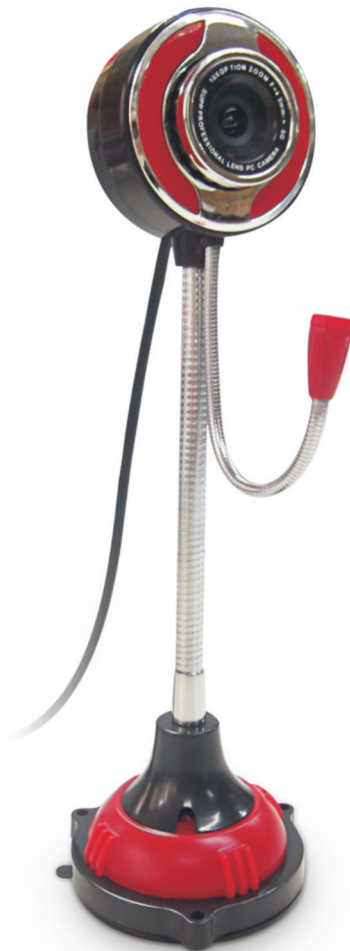

M-9000M

Plug and Play USB Web Camera

SPECIFICATION

- 2.0 MEGA Pixels
- Driverless, Plug and Play;
- Bulit-in microphone;
- Interface:USB2.0 high speed;
- Frame Rate: 640x480 up to 30 frame/sec(CIF);
- Video Format:24-bit RGB;
- S/N Ratio:<48dB;
- Dynamic:Range<72dB;
- Focus Range:5cm-infinity;
- Automatic Colour Compensated;
- Manual Focus;
- Support Win XP SP2/Vista/Win7...
- Support:MSN,Skype,Yahoo...